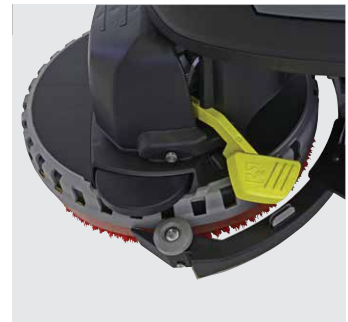

KÄRCHER

makes a difference

STEER YOUR WAY TO CLEANER FLOORS

The easiest-to-drive compact disc scrubber on the market.

Steer your way to cleaner floors.

Think of the BD 38/12 as a 15 inch disc version of the popular BR 35/12. The design allows for the easiest driving of a walk-behind disk scrubber on the market. The squeegee follows behind the disc to ensure 100% solution pickup even through the corners.

Steerable, innovative disc scrubber

- Extremely agile for efficient cleaning of small and very furnished areas.
- Easy to use—scrub right up to the wall

Ready for day time cleaning

- Application also in noise sensitive areas possible due of significantly reduced noise level.

BD 38/12 C BP

TECHNICAL SPECIFICATIONS

Cleaning path/width	in	15
Brush type	cylindrical/disc/pad	disc
Brush quantity	units	1
Brush diameter	in	15
Suction bar (squeegee) width	in	16
Drive	pad-assist/traction	brush-assist
Solution/recovery capacity	gal	3.2/3.2
Theoretical/practical productivity	sq. ft/hr	16,360/12,270
Operating noise level - std/Eco! mode	dBA	65/62
Battery charger	shelf/on-board	on-board
Battery runtime - std/Eco! mode	min	60/120
Battery charging time	hrs	2-3
Battery lifetime-est charging cycles	x thousands	3
Brush contact pressure	lbs	35-46
Brush speed	rpm	180/150
Vac motor rating	watts	280
Vac motor suction	cfm	42
Waterlift	in of water	32
Weight with batteries	lbs	79
Dimensions (LxWxH)	in	37 x 30 x 51